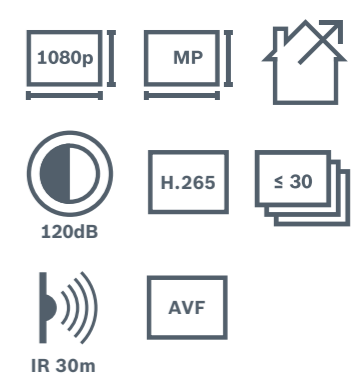

DINION IP 3000i IR

Installation made simple

Mounting and cabling in three easy steps

No "pigtail": increased protection against water ingress

Compatible with modular accessories (FLEXIDOME IP 3000i IR)

All outdoor models have

High impacts

IK10

100%

IP66

Withstands challenging weather conditions

Ease of installation

Data security

1100101
10111
010

Bitrate reduction ≤80%

BOSCH

Invented for life